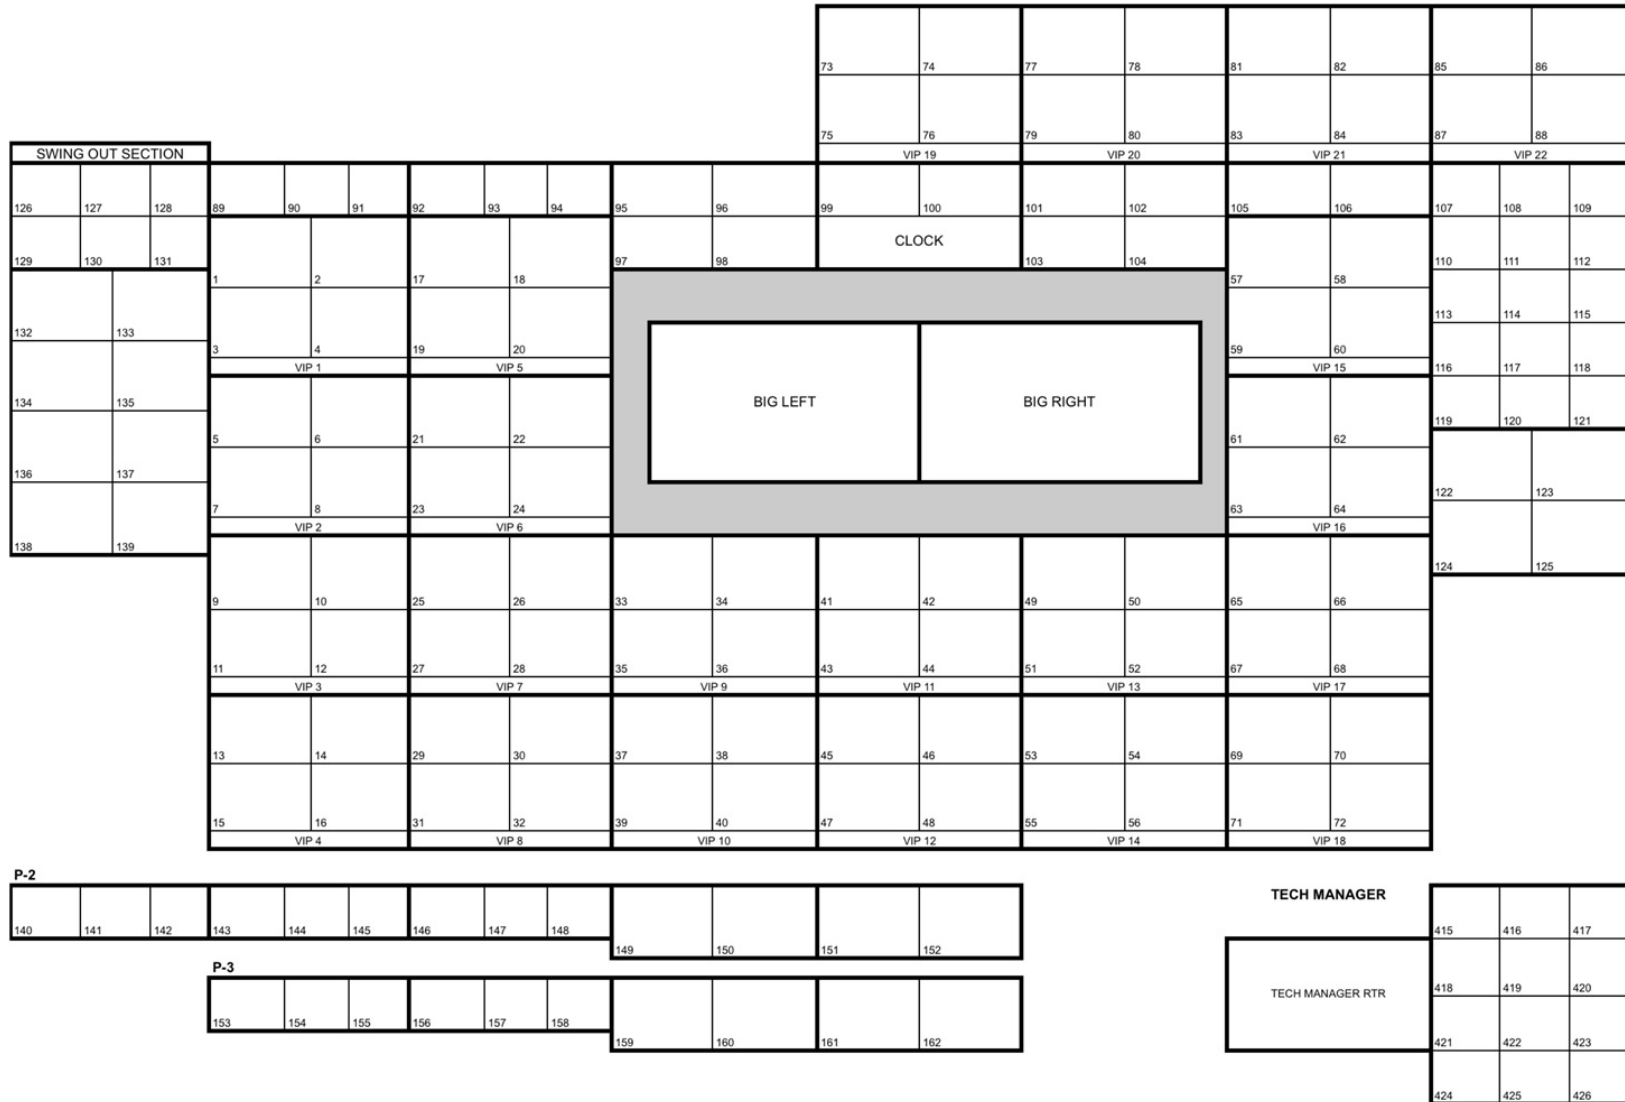

GTX-9 Technical Specifications