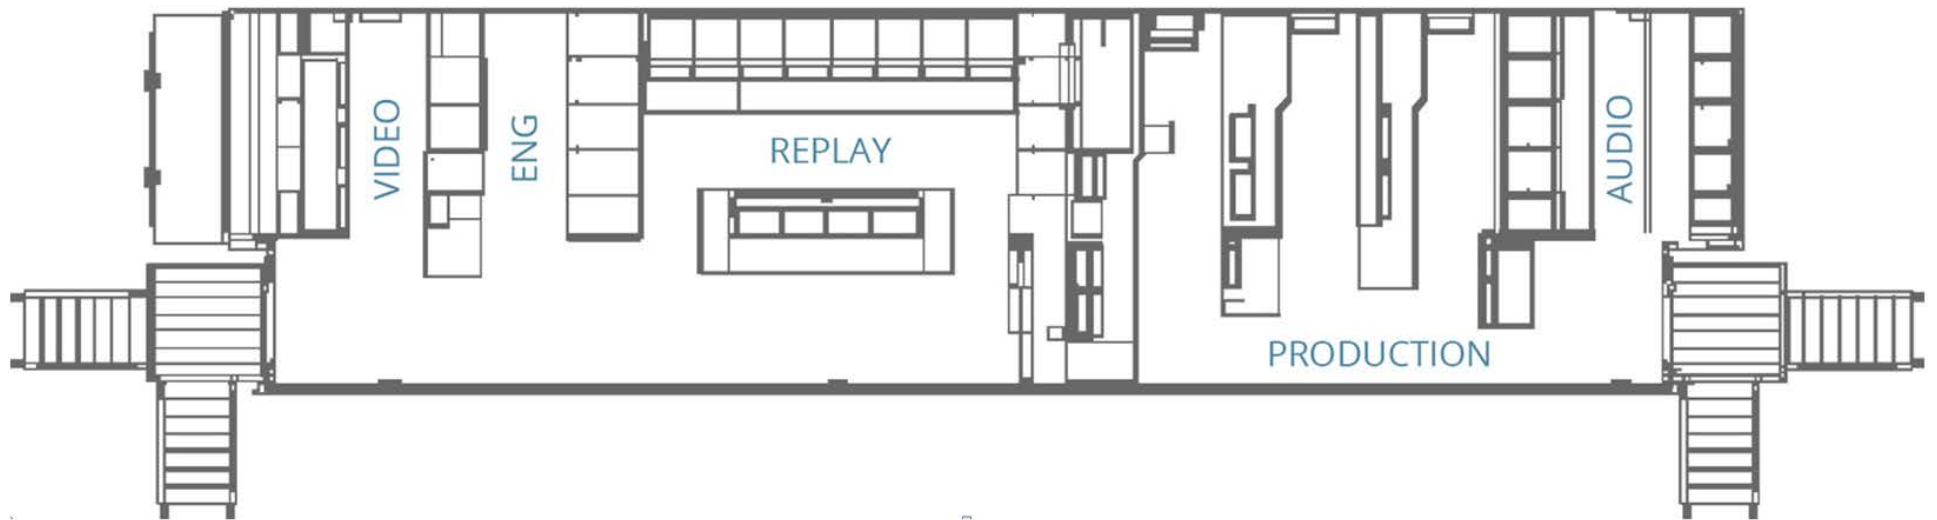

GTX-9 Technical Specifications

F&F PRODUCTIONS, LLC

14333 Myerlake Circle | Clearwater, FL 33760 | (727) 530-5000 | info@fandfhd.tv