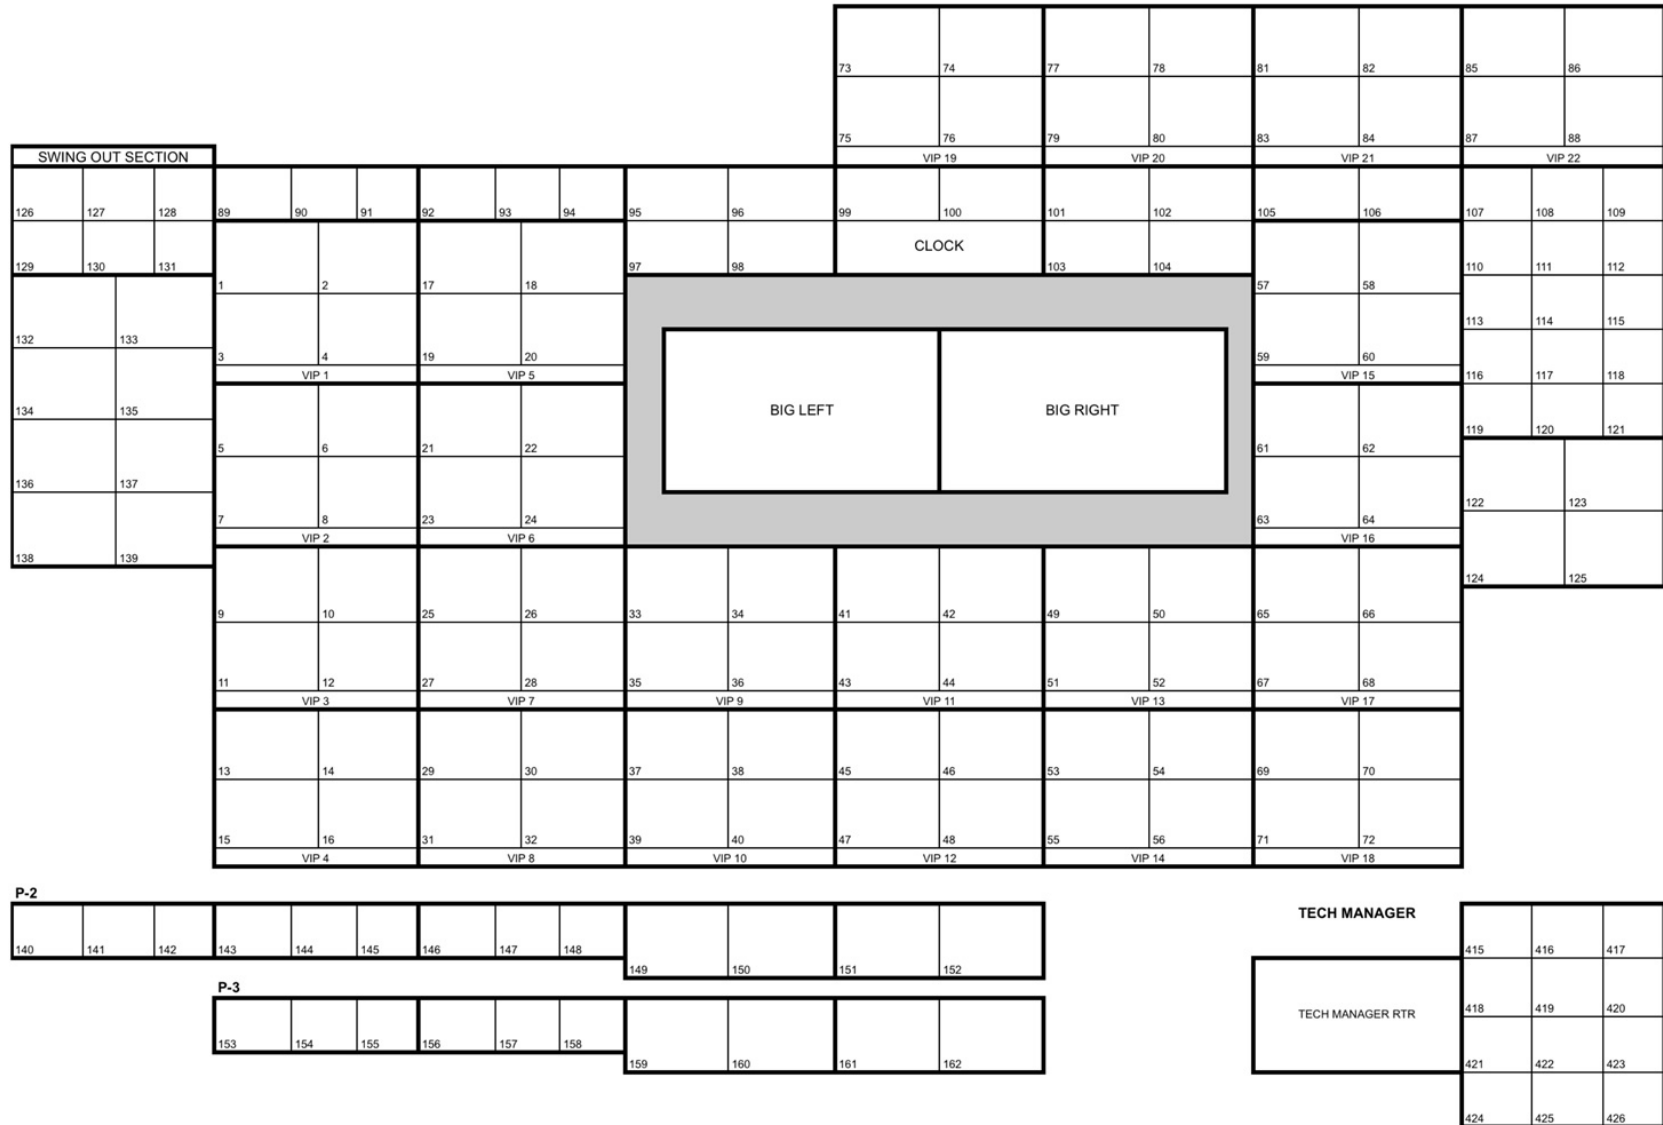

GTX-8 Technical Specifications