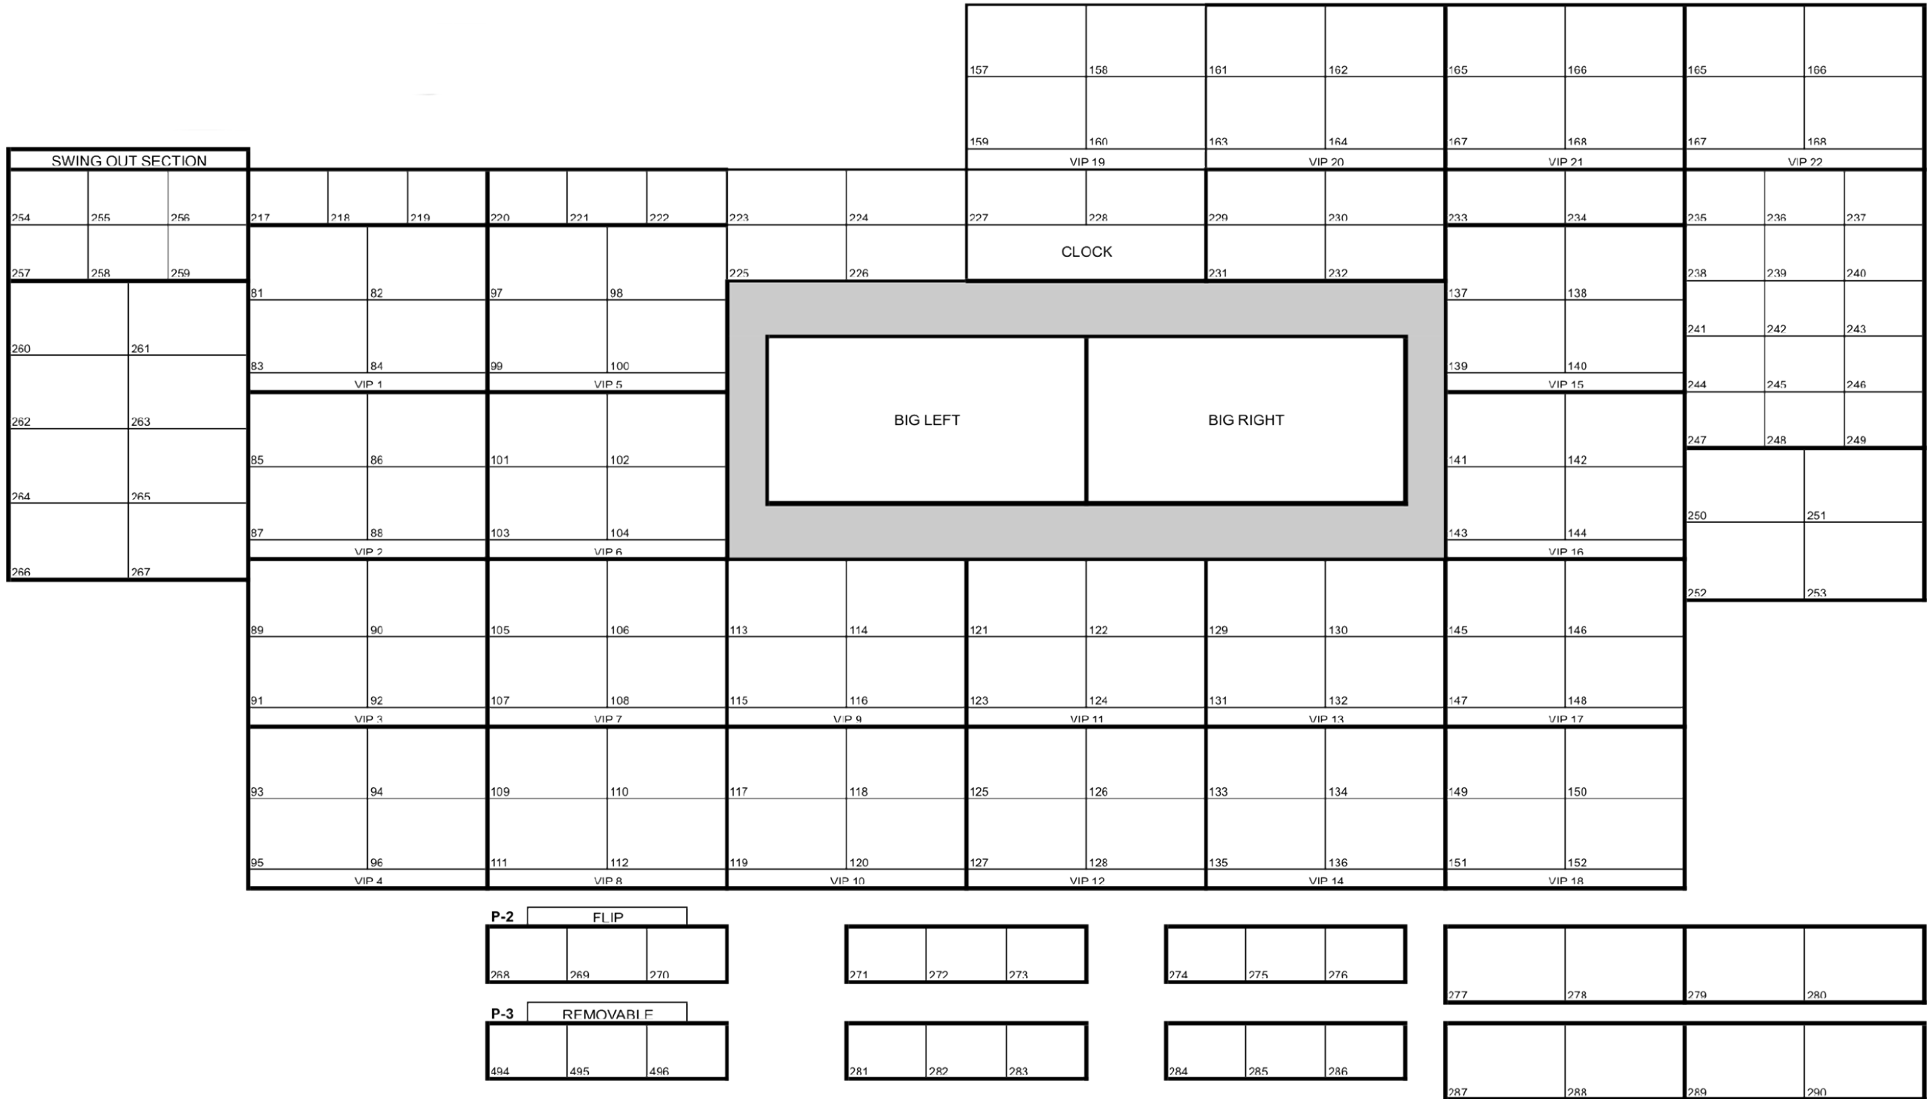

GTX-7 Technical Specifications